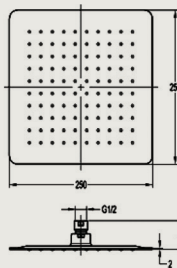

RAIN SHOWER

PRODUCT ID

FHS31A

FEATURES

- Body material - Stainless steel
- Finish - Chrome
- Size - 10"

INCLUDED COMPONENTS

- 1/2" connection
- Easy clean shower spray

FLOW RATE: L/MIN

Water pressure	1bar	2bar	3bar	4bar	5bar
1 ~ 5 bar	6	9	10.8	12	12.6

REMARKS

- Plating thickness passes AASS 24H test under lab conditions;

WARRANTY

- ROCELL BATHWARE guarantees all its Chrome plated ranges of head showers for a period of 5 years from the date of purchase against defect of work or materials, except for the electronic parts and the internal components such as ceramic cartridges, handworks, headworks and thermostatic cartridges which are guaranteed for a period of 2 years.

TECHNICAL DRAWINGS

Royal Ceramics Lanka PLC.

No.20, R.A. De Mel Mawatha, Colombo 03, Sri Lanka.

☎ 076 6 223 344 ✉ info@rcl.lk 🌐 www.rocell.com

FOLLOW US

** Dimensions of fixtures are nominal and may vary within the range of tolerance. These measurements are subject to change or cancellation. No responsibility is assumed for use of superseded or voided leaflet.